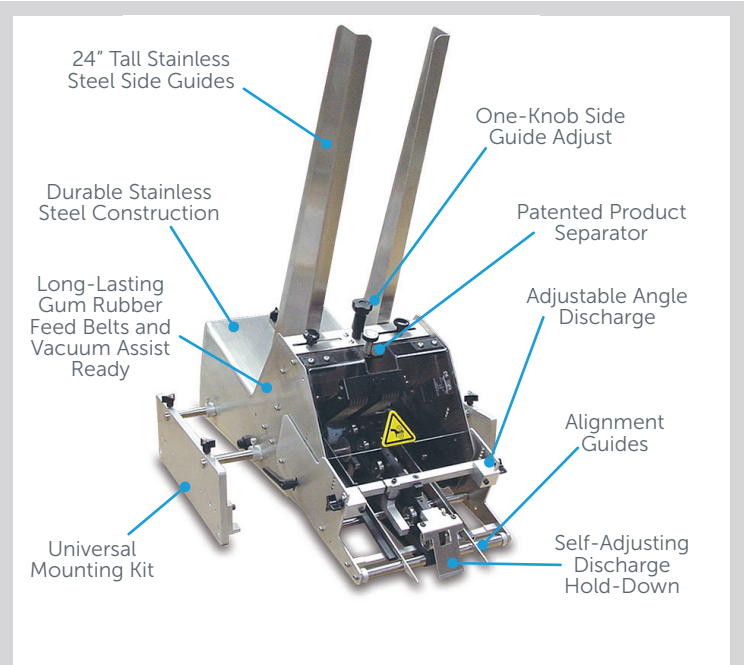

IP 10 Tip-On Feeder

Overview

The IP-10 Tip-On Feeder with Accuracy-Lock technology is designed for high-speed precision placement of products onto moving carrier targets. The modular design allows IP feeders to be easily integrated into existing equipment such as folder/gluers, vacuum bases, mail tables, conveyors, flighted infeeds, tip-on systems, or configured as part of a turn-key attaching system.

Streamfeeder's Accuracy-Lock feature ensures tight placement tolerances at high speeds with one or multiple pieces per carrier. Wi-Fi enabled controls allow you to set-up and adjust the IP-10 on-the-fly from an application on your phone, tablet or laptop. Management, operators, and maintenance can view real-time diagnostics and reports allowing them to track productivity, quality and efficiencies.

Standard Features

- Accuracy-Lock
- Variable and on-the-fly product placement adjustments
- Servo motor/controller
- Encoder
- Vacuum assist ready
- One-knob side guide adjust
- Gum rubber feed belts
- Universal mount
- System I/O interface
- Discharge guides ensures side-to-side registration
- Self-adjusting hold-down
- Adjustable discharge
- Stainless steel construction

Contact our experienced sales team today for a comprehensive review of your application/product and see how our IP-10 can benefit your company.

Specifications	
Maximum Product Size	10" wide x 10" long (254 x 254 mm)
Minimum Product Size	2" wide x 2.5" long (51 x 64 mm)
Min/Max Product Thickness	.003" to .250" (.076 to 6.35 mm)
Belt Speed	4,000 in/min (101.6 m/min)
Utilities	230vac, 1Ø, 50/60Hz, 11A
Wi-Fi Enabled	
Warranty	One year limited
Other sizes and thickness capabilities available.	